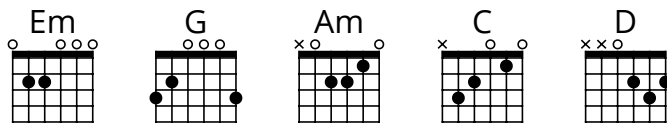

The Gate of God

Capo: III

Em **G** **Am**
 | |: O thou who art the first to believe in Me,
C
 believe in Me! :| | x4

Em **G** **Am**
 | |: Eighteen souls must, of their own accord, accept Me,
C **Em G**
 accept Me and recognise the truth (the truth),
Am **C**
 the truth of My Revelation. :| |

Part A x4

Part A and Part B at the same time x2

Part A x2

Part A

Em **G** **D** **C**
 Verily I say, I am the Bab, Verily I say, I am the Gate of God

Part B

Em **G**
 Eighteen souls must, of their own accord,
D **C**
 accept Me, accept Me