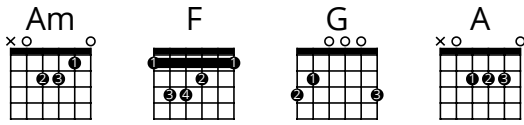

The Sign of Love

Capo: II

Am **F** **G**
O Son of Man! For everything there is a sign

Am F G
| |: The sign of love is fortitude

Am F G
The sign of love is patience :| |

F **G** **Am G**
| |: Under my decree, under my trials :| |